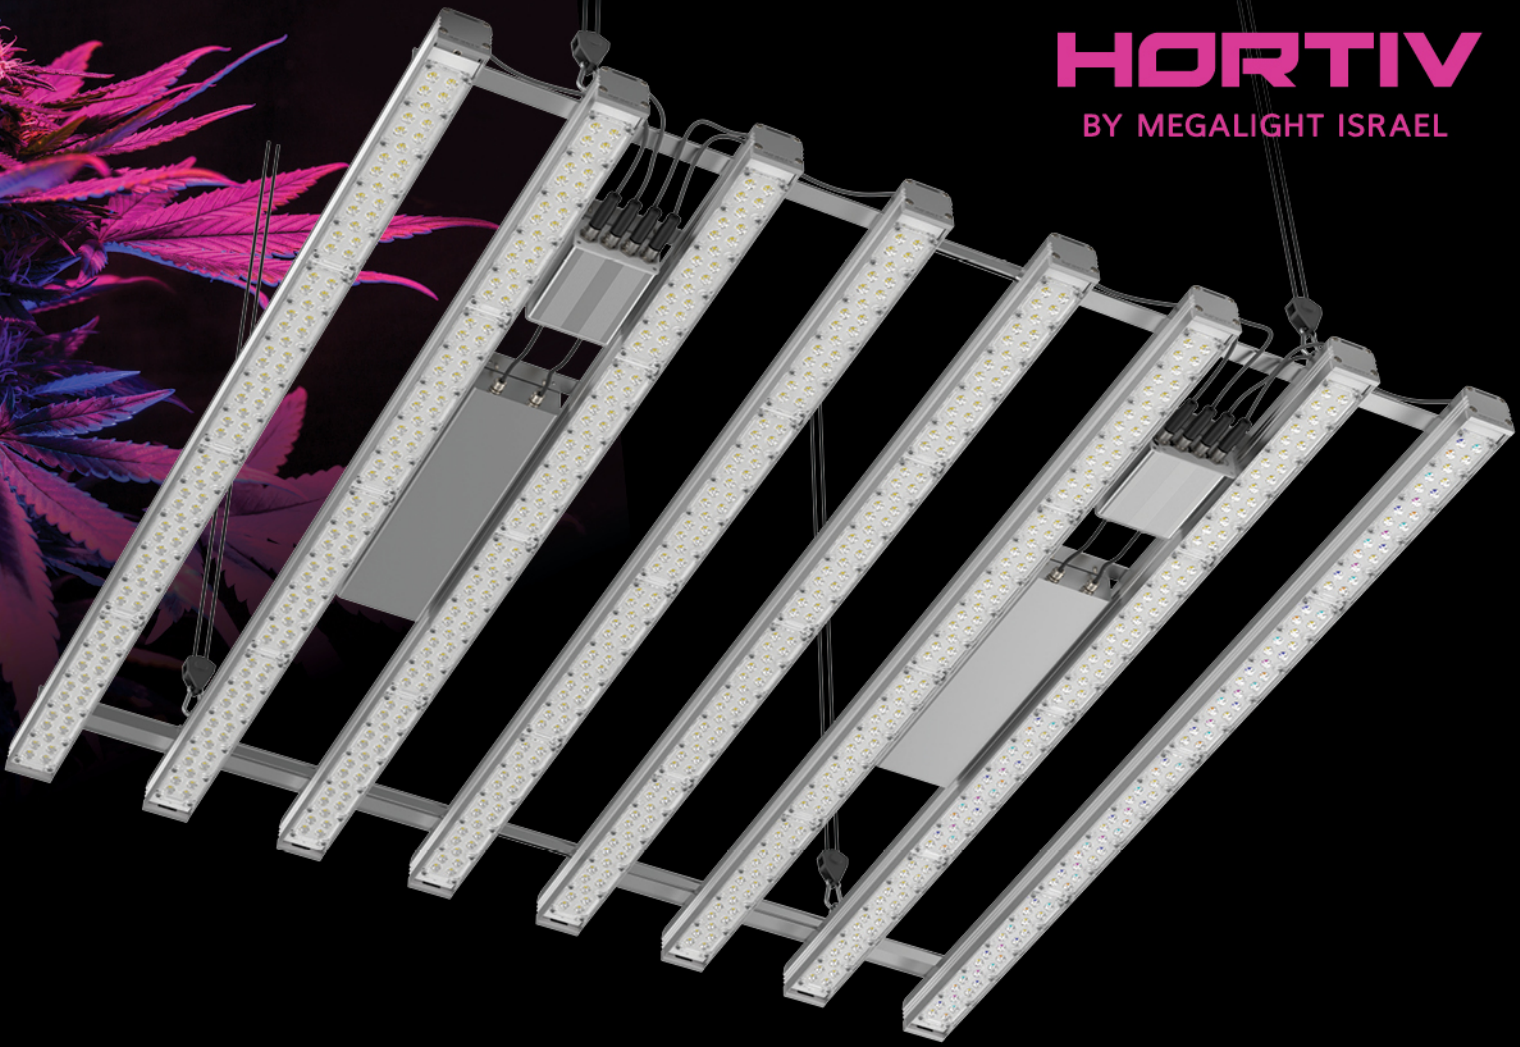

**HORTIV**  
BY MEGALIGHT ISRAEL

# FIXED RECIPES CUSTOMIZABLE - 8 BARS

800 Watts | RMH 91 cm | Lens Equipped  
Same Spectrum • Less Energy Consumption  
Energy **Efficient** & **Even** Light Distribution

**Customizable Recipes**

Spectrum	Fixed Customized Recipes
Dimming	10-100%
Control	On-driver Knob / Megalight PC Software / Megalight External Controller / Customer External Input
Connectivity	Wireless LoRa / RJ12
PPFD	1385 PPFD
Footprint @ RMH*	1.2 m * 1.2m @ 91 cm

\*Recommended Mounting Height Above Canopy

Light Source	Osram & Seoul LEDs
Lens angle	60 degree
Lifespan	>50,000 hours

Mounting	Universal Adjustable Hanging Included
Dimensions & Weight	112.5 x 112 x 7.2 cm   26.8 kg
Ingress Rating	IP65